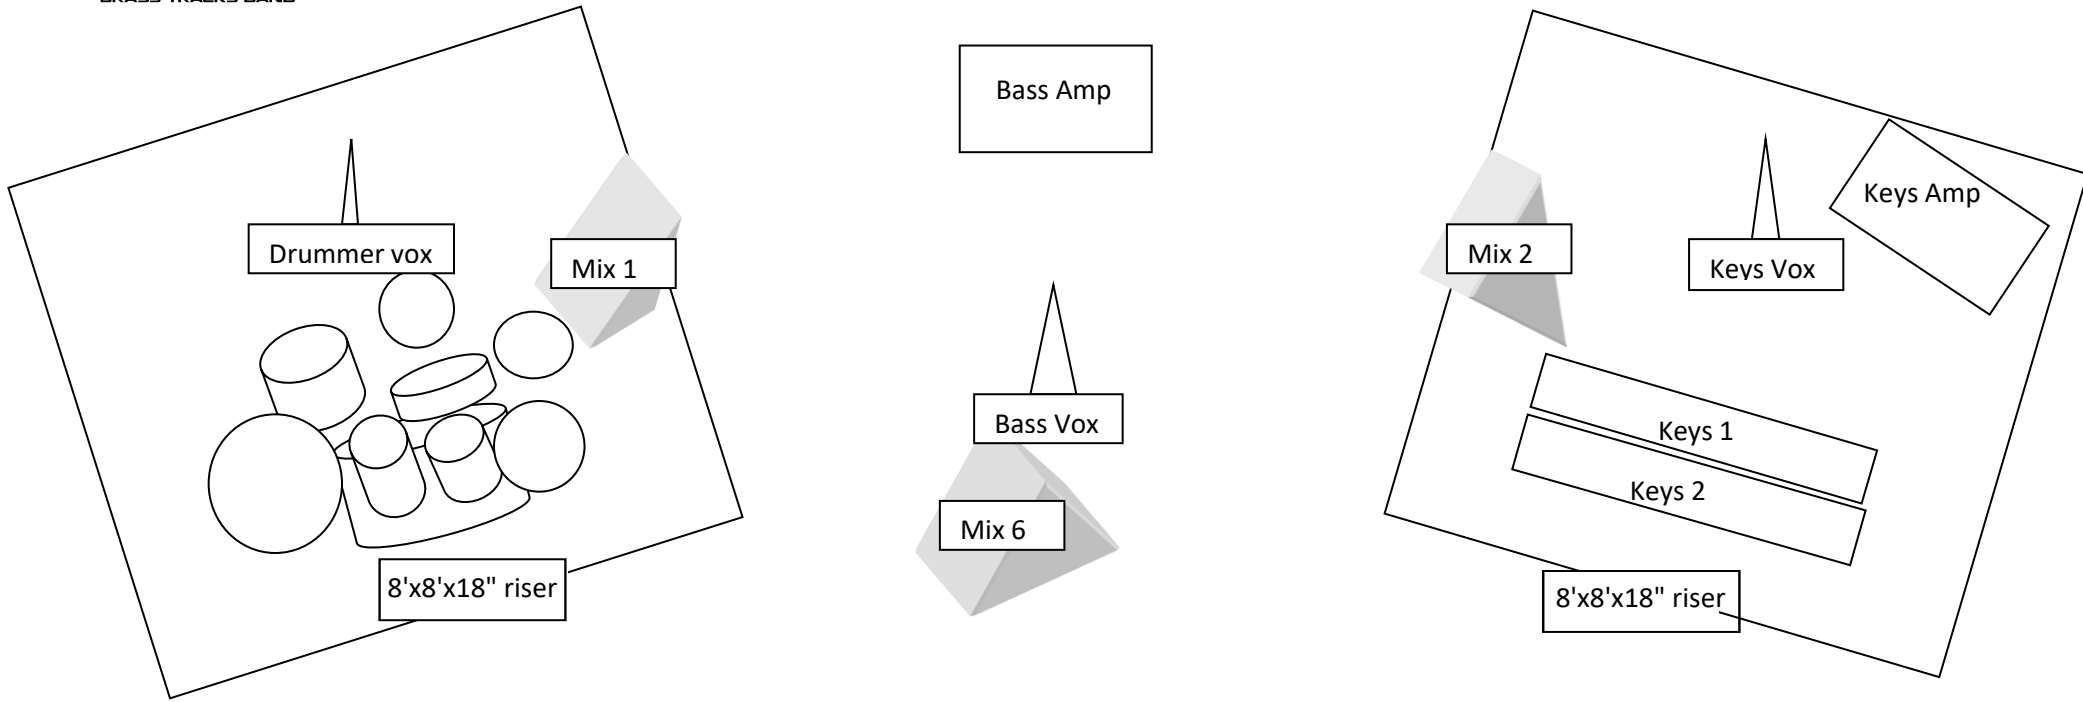

Brass Tracks Band Stage Plot

Guitar Amp

Total Stage Size 16'x24' (minimum)